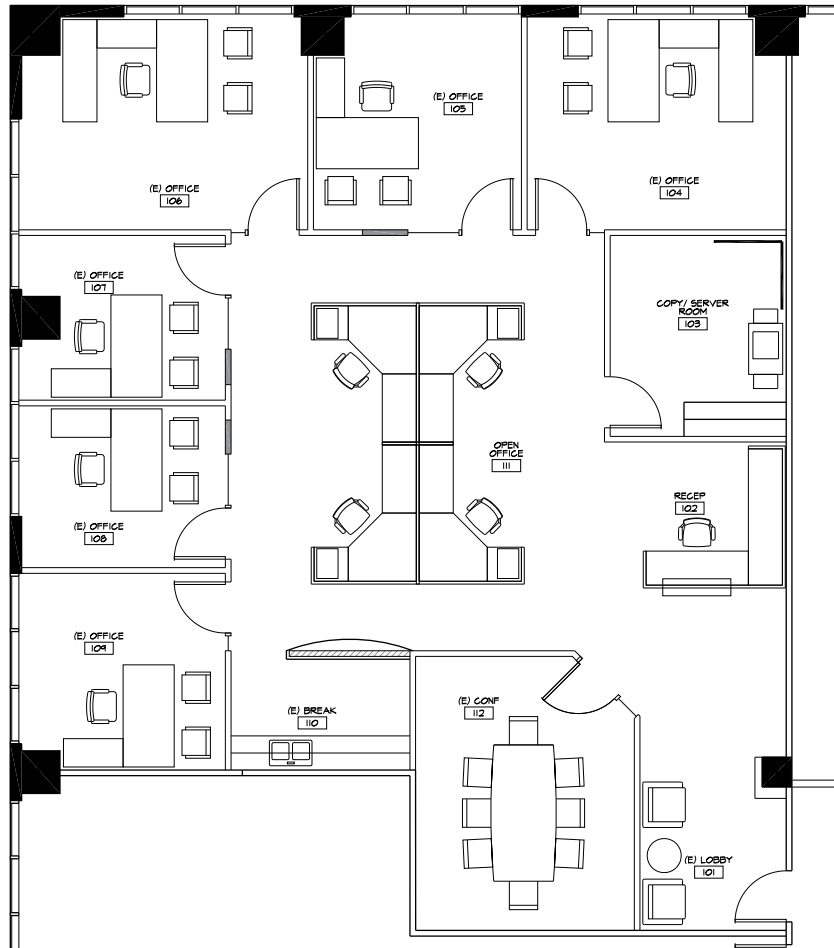

# 3773

Howard Hughes Parkway

Suite 160 N

THE **HC**  
HUGHES CENTER®

Redefining the Las Vegas  
Office **Experience**

2,527 RSF  
2,202 USF

\* Plan is for illustration purposes only and should be field-verified for accuracy