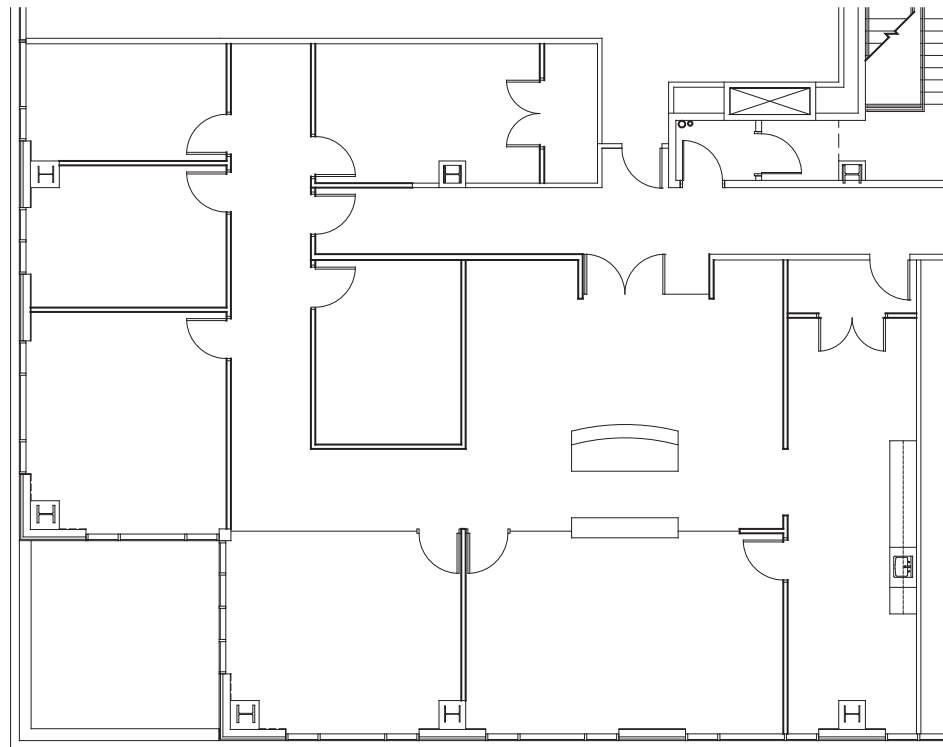

# 3993

Howard Hughes Parkway

Suite 780

**THE H C**  
HUGHES CENTER®

Redefining the Las Vegas  
Office Experience

3,427 RSF  
2,885 USF

\* Plan is for illustration purposes only and should be field-verified for accuracy