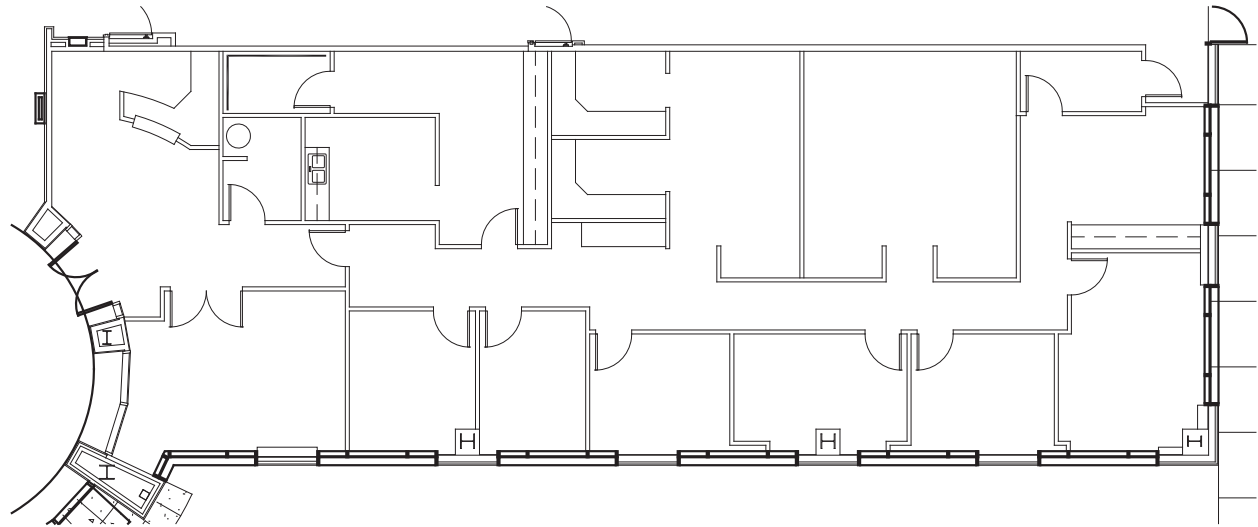

# 3993

Howard Hughes Parkway

Suite 120

**THE HC**  
HUGHES CENTER®

Redefining the Las Vegas  
Office **Experience**

3,761 RSF

3,209 USF

\* Plan is for illustration purposes only and should be field-verified for accuracy