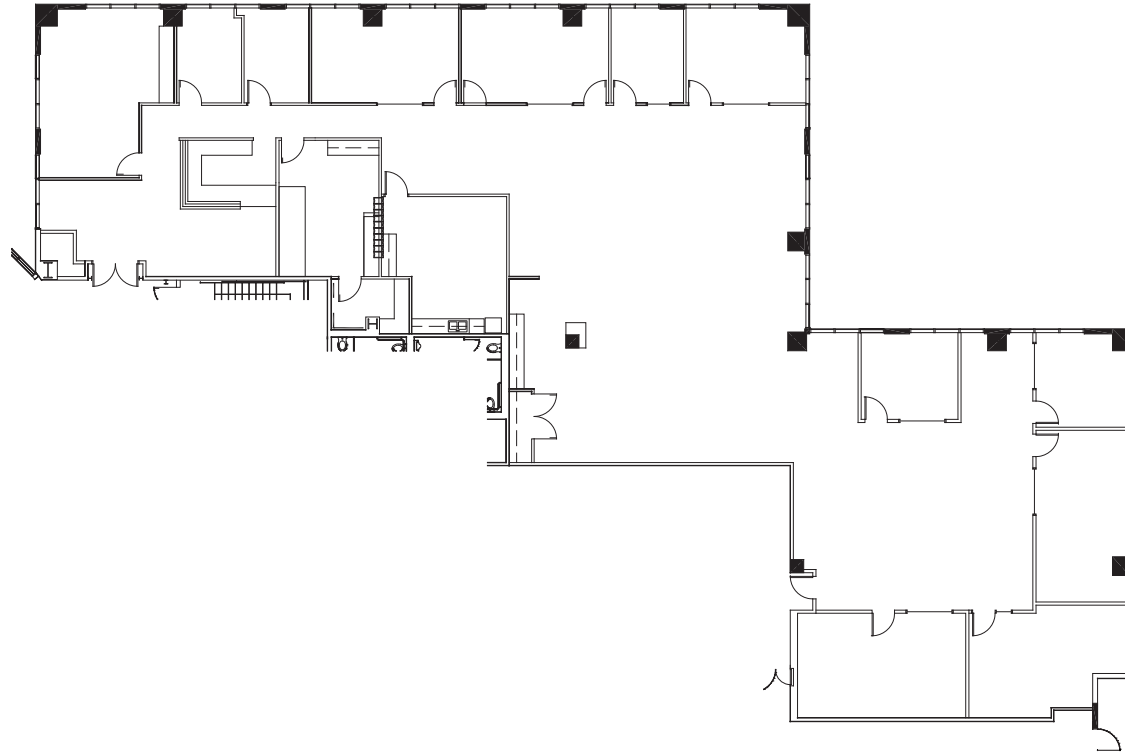

# 3773

Howard Hughes Parkway

Suite 100 S

Redefining the Las Vegas  
Office Experience

\* Plan is for illustration purposes only and should be field-verified for accuracy