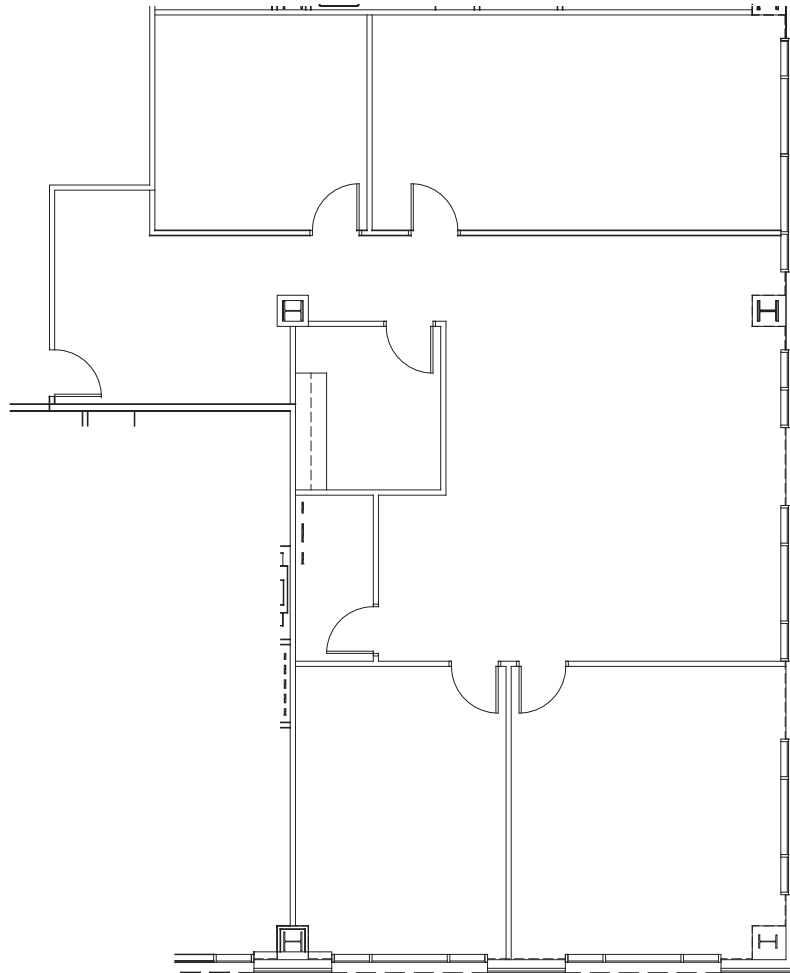

3993

Howard Hughes Parkway

Suite 270

THE H C
HUGHES CENTER®

Redefining the Las Vegas
Office Experience

2,733 RSF
2,245 USF

* Plan is for illustration purposes only and should be field-verified for accuracy