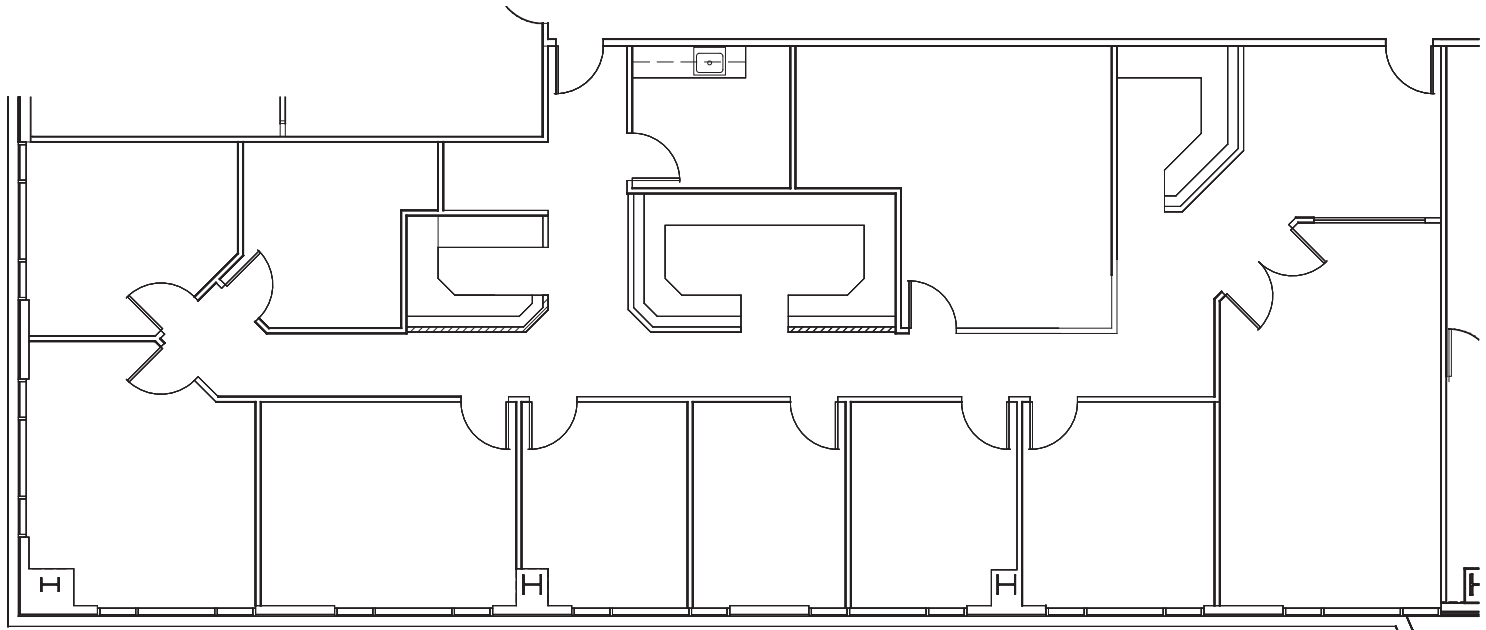

3993

Howard Hughes Parkway

Suite 530

THE HC
HUGHES CENTER®

Redefining the Las Vegas
Office Experience

3,636 RSF

3,040 USF

* Plan is for illustration purposes only and should be field-verified for accuracy