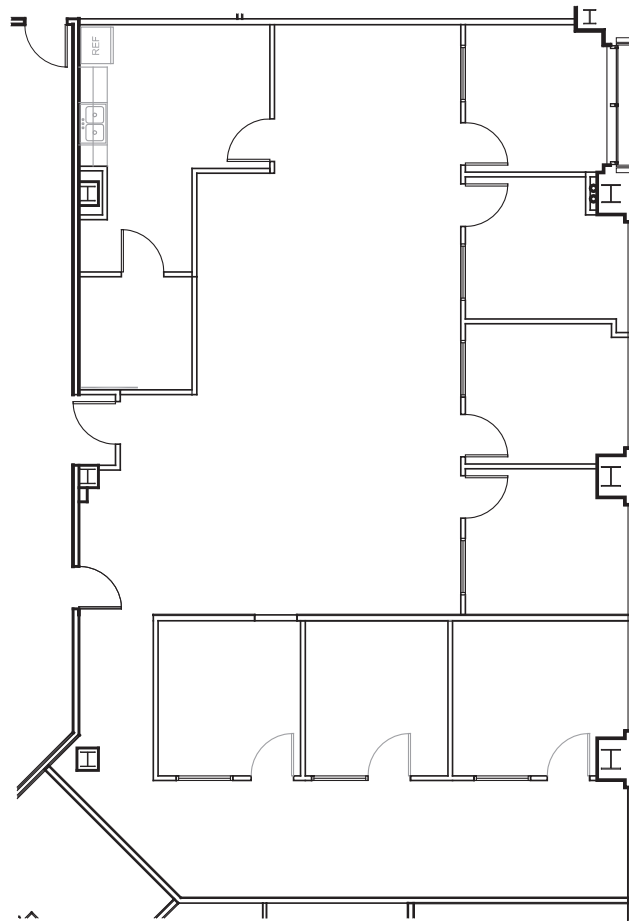

# 3960

Howard Hughes Parkway

Suite 690

**THE HC**  
HUGHES CENTER®

Redefining the Las Vegas  
Office Experience

2,917 RSF  
2,390 USF

\* Plan is for illustration purposes only and should be field-verified for accuracy