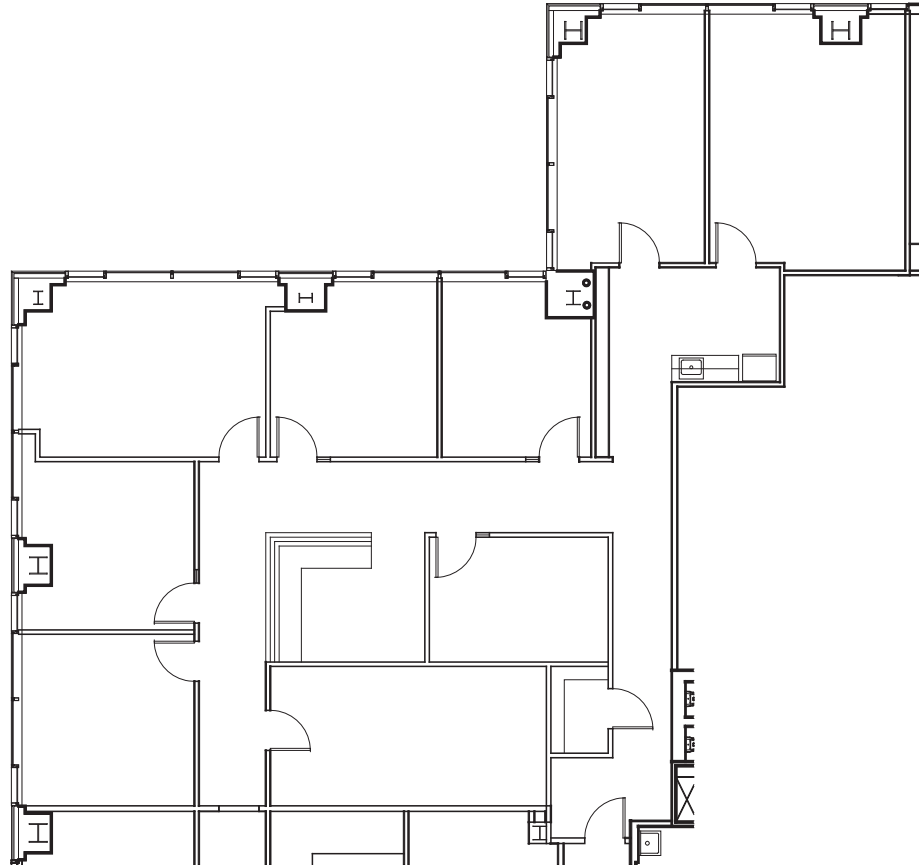

3960

Howard Hughes Parkway

Suite 640

THE H C
HUGHES CENTER®

Redefining the Las Vegas
Office Experience

3,189 RSF

2,613 USF

* Plan is for illustration purposes only and should be field-verified for accuracy