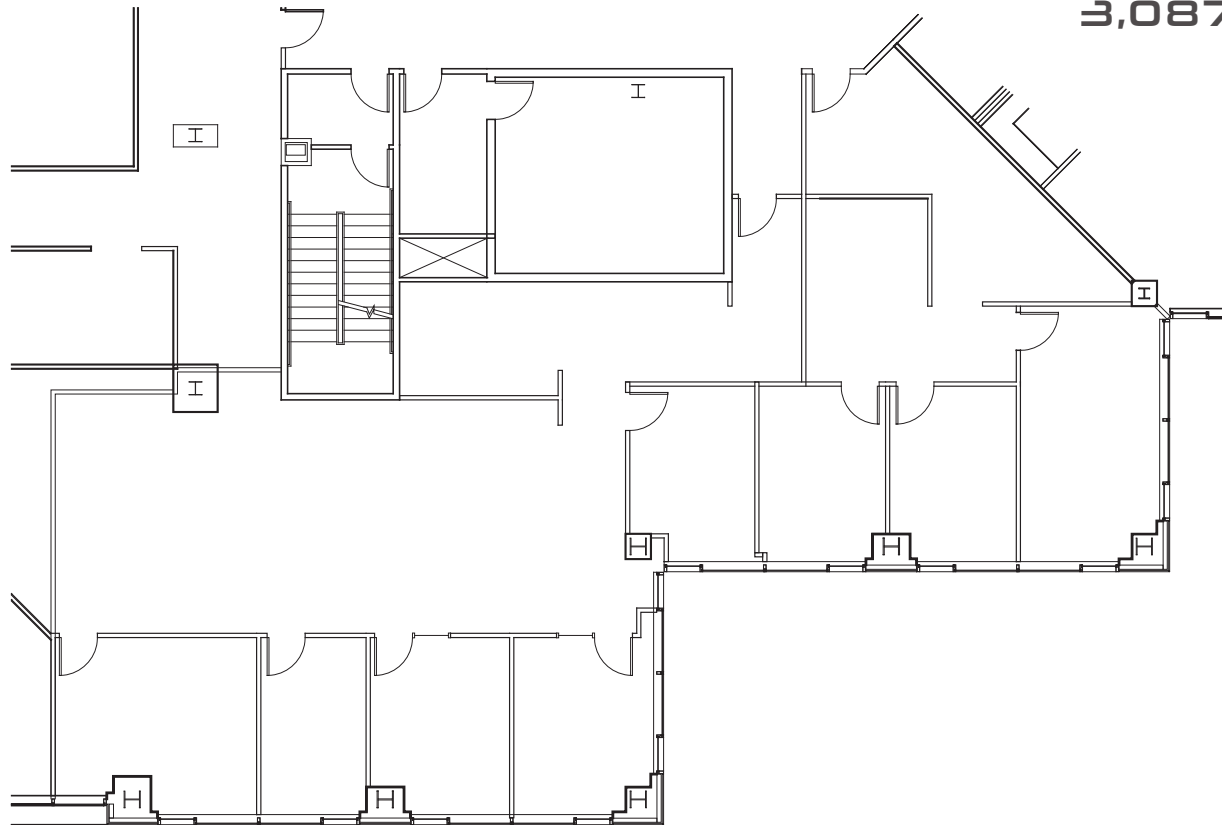

3960

Howard Hughes Parkway

Suite 390

THE HC
HUGHES CENTER®

Redefining the Las Vegas
Office Experience

3,720 RSF

3,087 USF

* Plan is for illustration purposes only and should be field-verified for accuracy