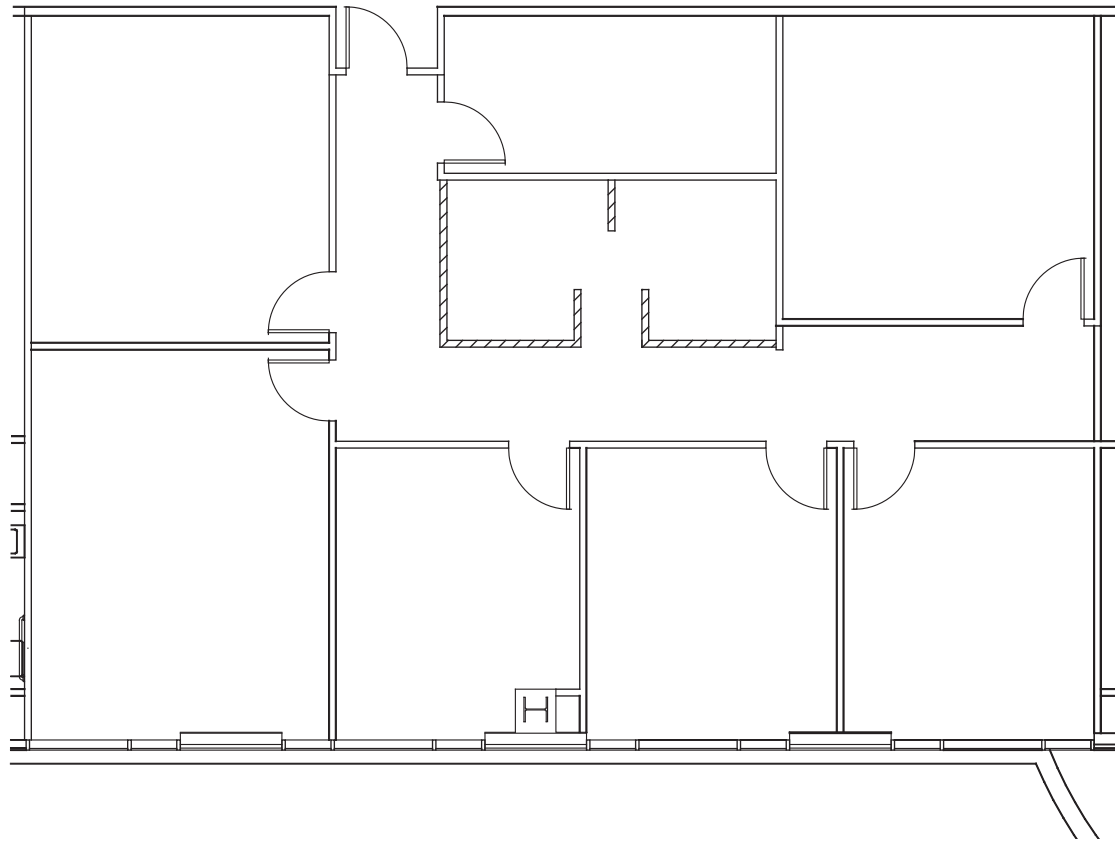

# 3993

Howard Hughes Parkway

Suite 420

Redefining the Las Vegas  
Office Experience

2,242 RSF  
1,884 USF

\* Plan is for illustration purposes only and should be field-verified for accuracy