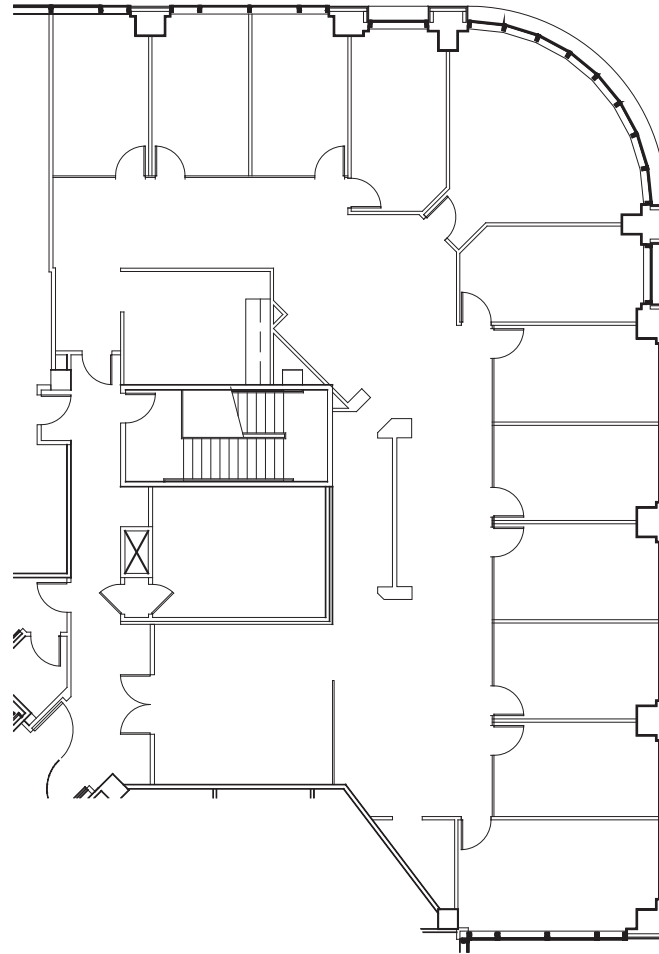

3930

Howard Hughes Parkway

Suite 360

THE H C
HUGHES CENTER®

Redefining the Las Vegas
Office **Experience**

5,041 RSF
4,248 USF

* Plan is for illustration purposes only and should be field-verified for accuracy