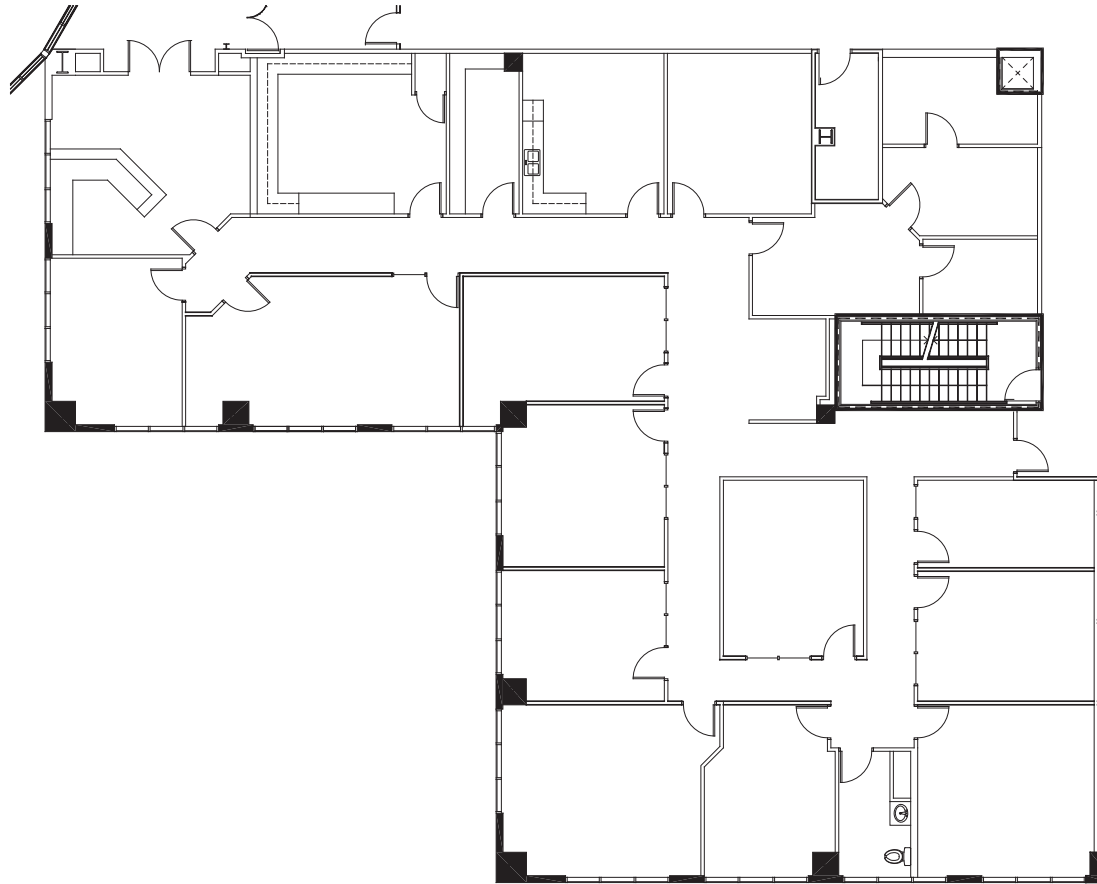

# 3773

Howard Hughes Parkway

Suite 5905

**THE H C**  
HUGHES CENTER®

Redefining the Las Vegas  
Office Experience

6,395 RSF

5,353 USF

\* Plan is for illustration purposes only and should be field-verified for accuracy