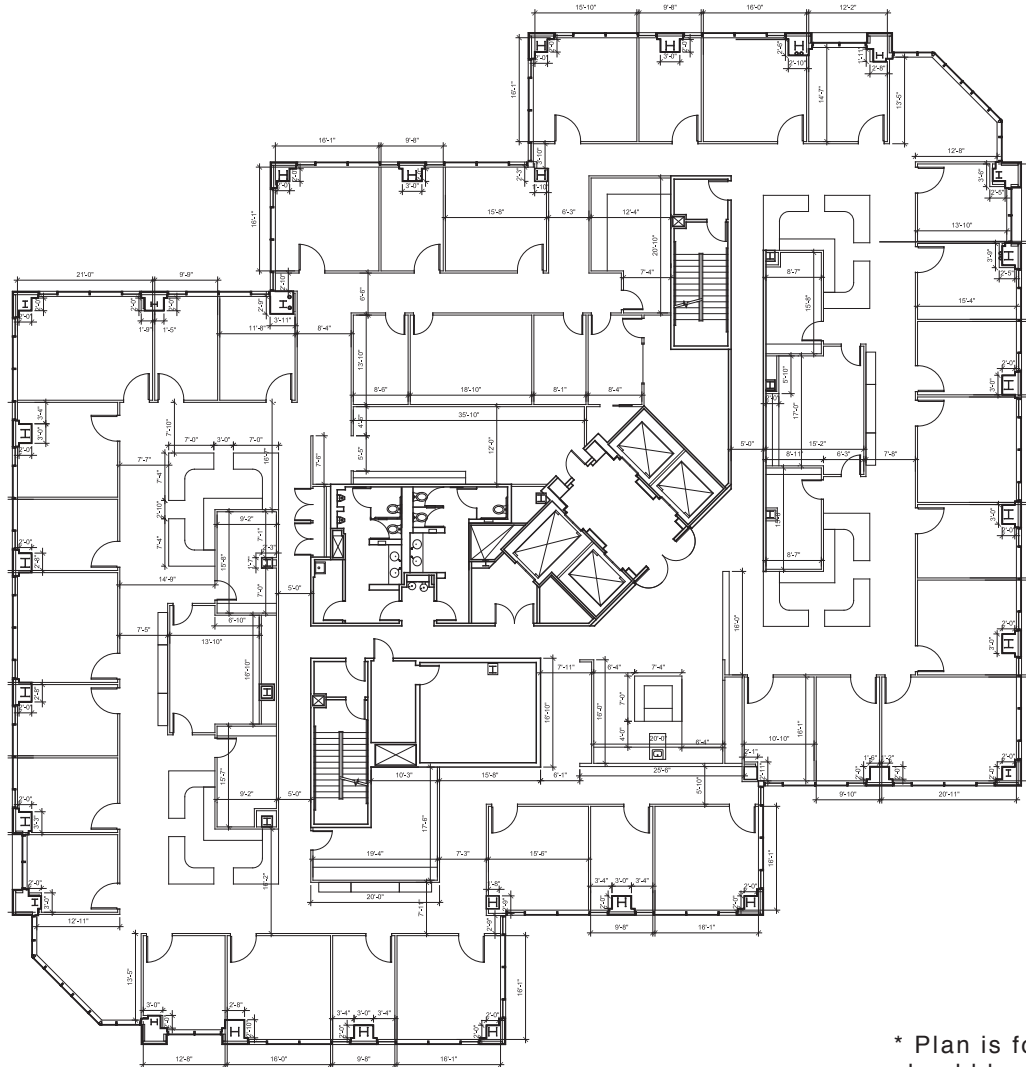

# W960

Howard Hughes Parkway

Suite 700

Redefining the Las Vegas Office Experience

19,505 RSF  
17,185 USF

\* Plan is for illustration purposes only and should be field-verified for accuracy