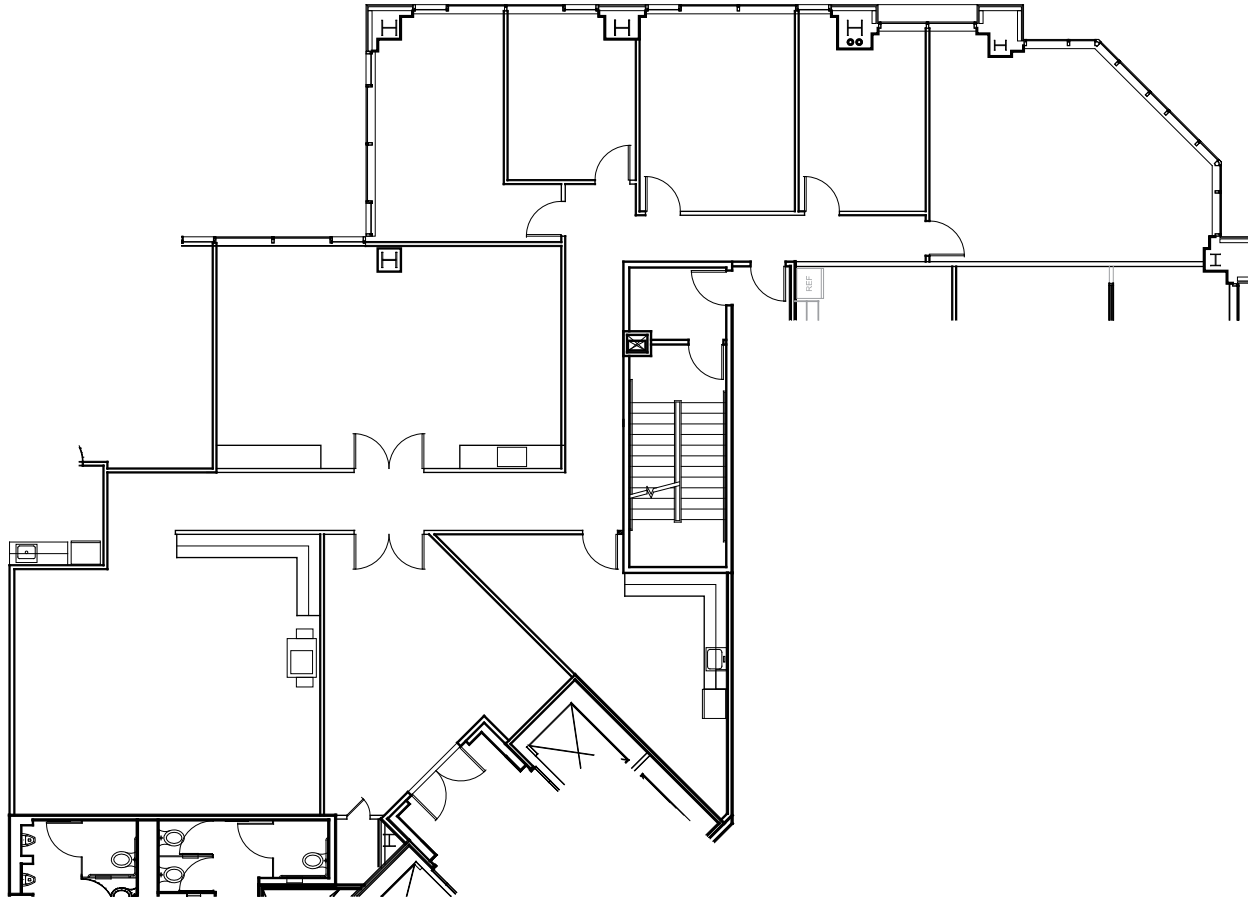

# 3960

Howard Hughes Parkway

Suite 650

**THE H C**  
HUGHES CENTER®

Redefining the Las Vegas  
Office Experience

4,517 RSF  
3,701 USF

\* Plan is for illustration purposes only and should be field-verified for accuracy