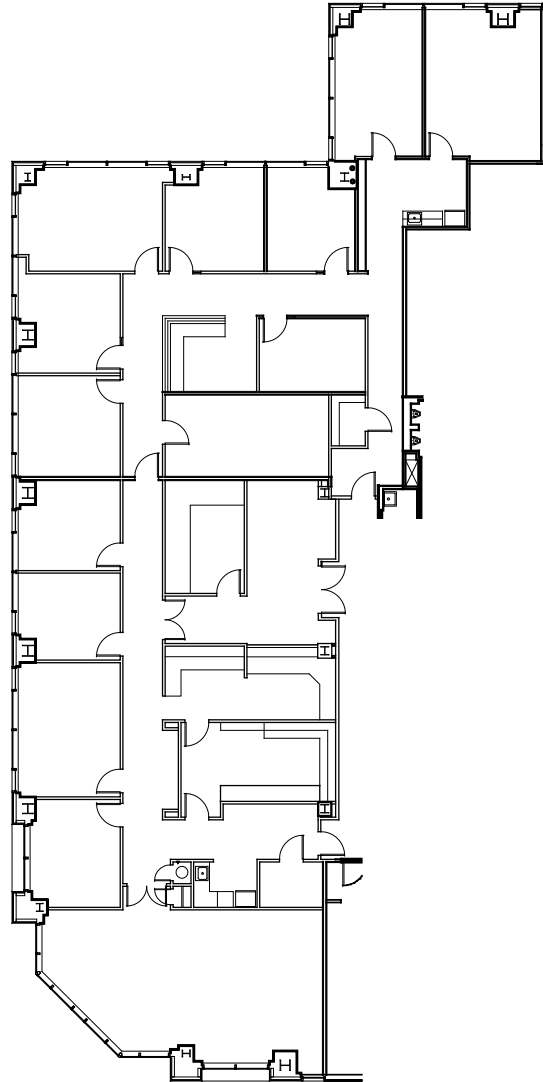

# 3960

Howard Hughes Parkway

Suite 620

**THE H C**  
HUGHES CENTER®

Redefining the Las Vegas  
Office **Experience**

6,664 RSF  
5,460 USF

\* Plan is for illustration purposes only and should be field-verified for accuracy