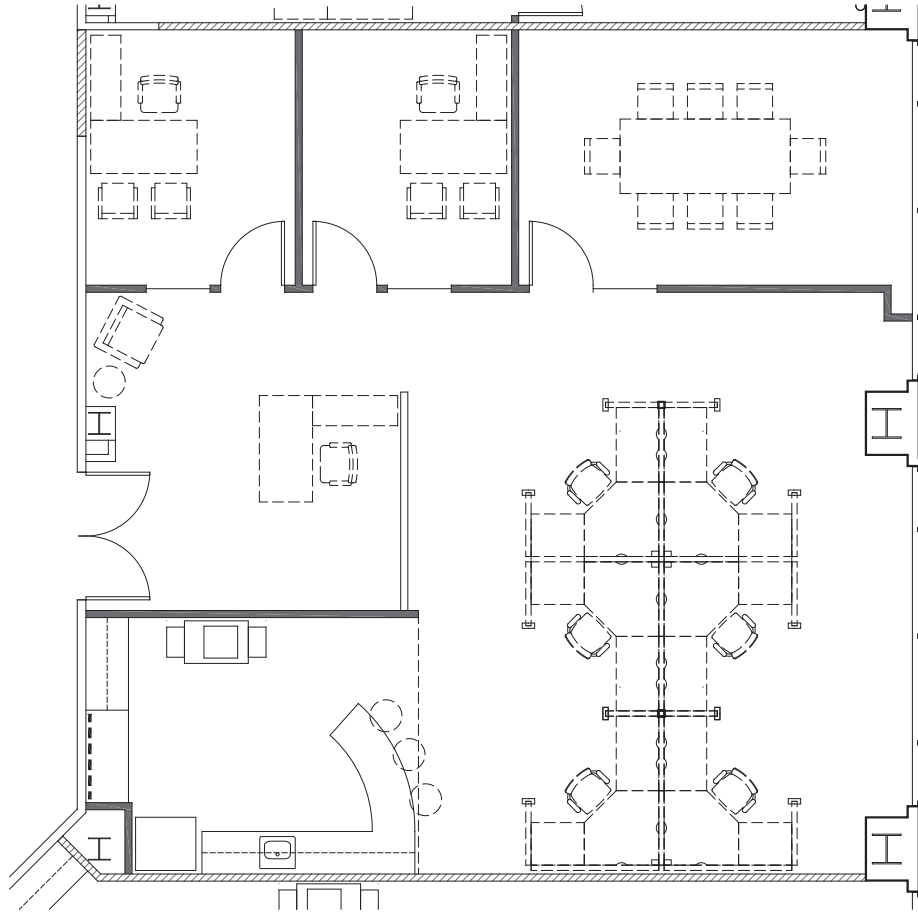

3960

Howard Hughes Parkway

Suite 490

THE H C
HUGHES CENTER®

Redefining the Las Vegas
Office **Experience**

1,906 RSF
1,574 USF

* Plan is for illustration purposes only and should be field-verified for accuracy