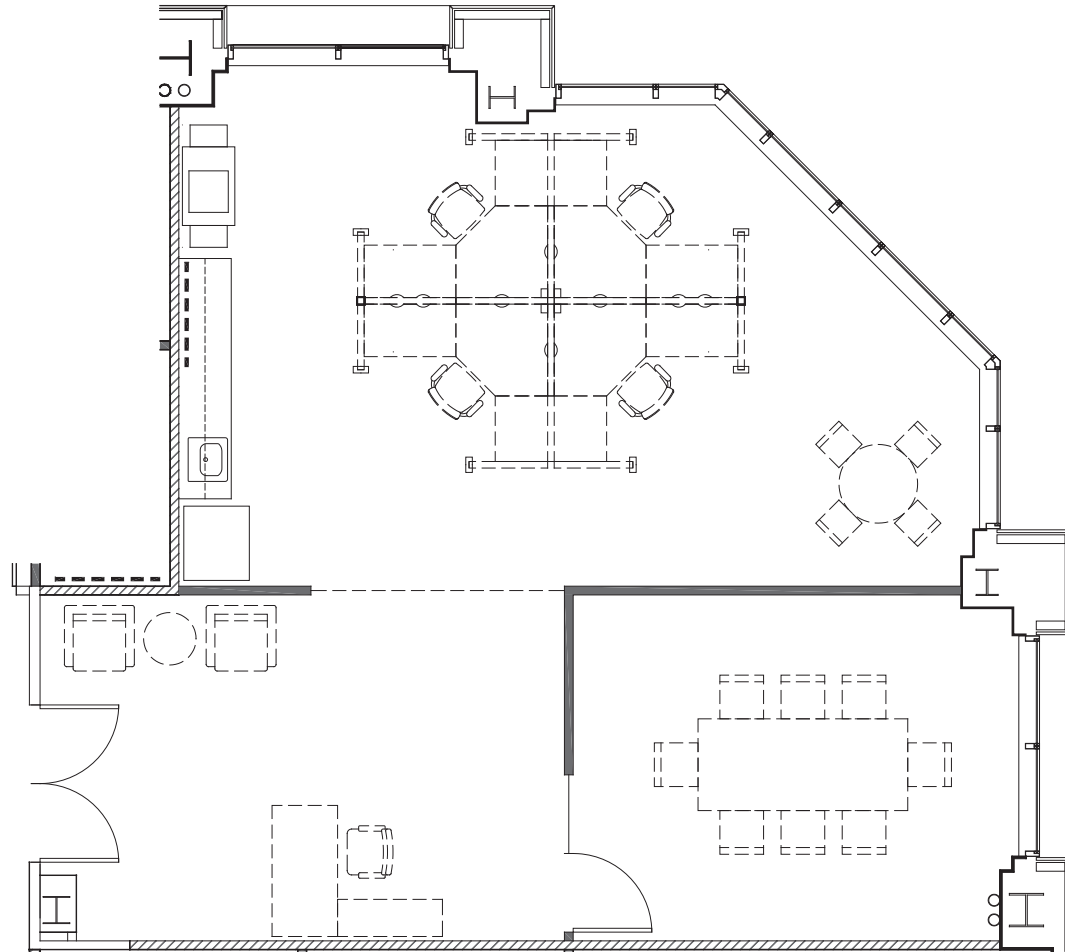

# 3960

Howard Hughes Parkway

Suite 480

**THE H C**  
HUGHES CENTER®

Redefining the Las Vegas  
Office **Experience**

1,311 RSF  
1,082 USF

\* Plan is for illustration purposes only and should be field-verified for accuracy