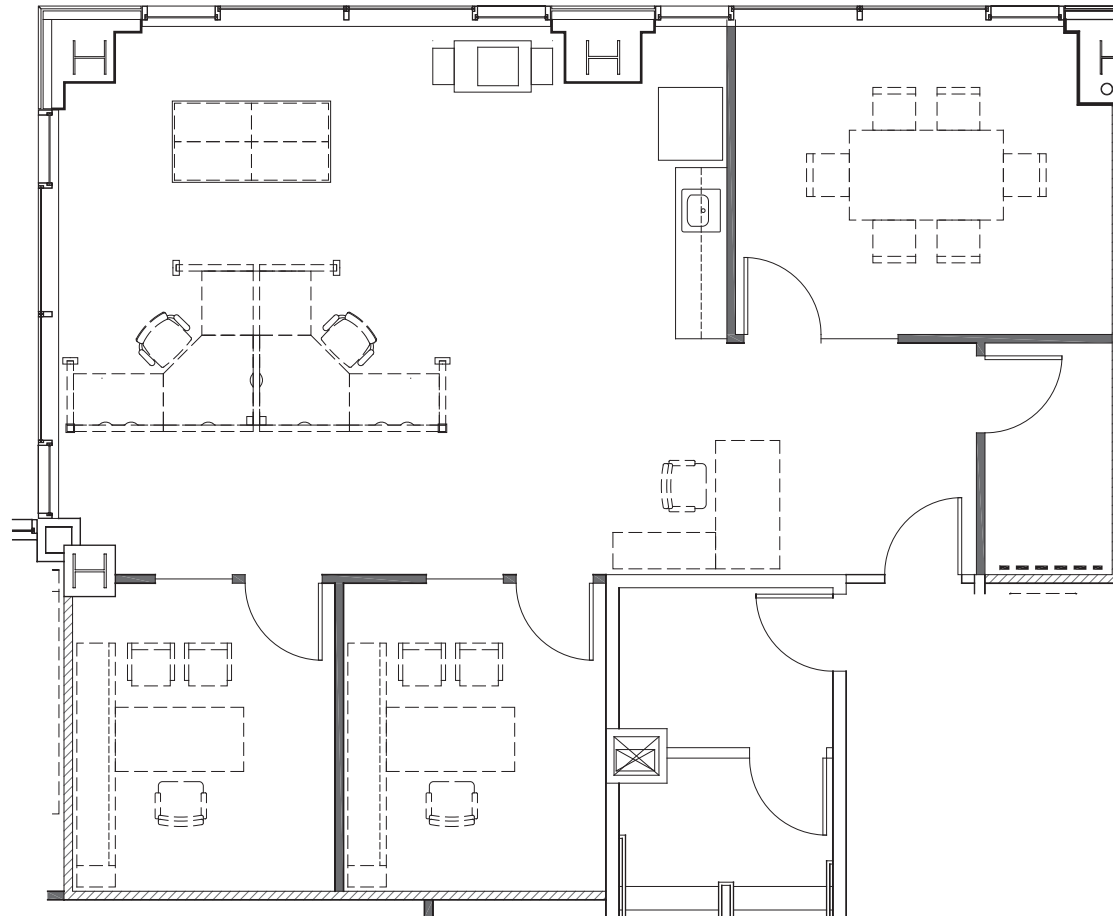

3960

Howard Hughes Parkway

Suite 470

THE **HC**
HUGHES CENTER®

Redefining the Las Vegas
Office **Experience**

1,413 RSF
1,167 USF

* Plan is for illustration purposes only and should be field-verified for accuracy