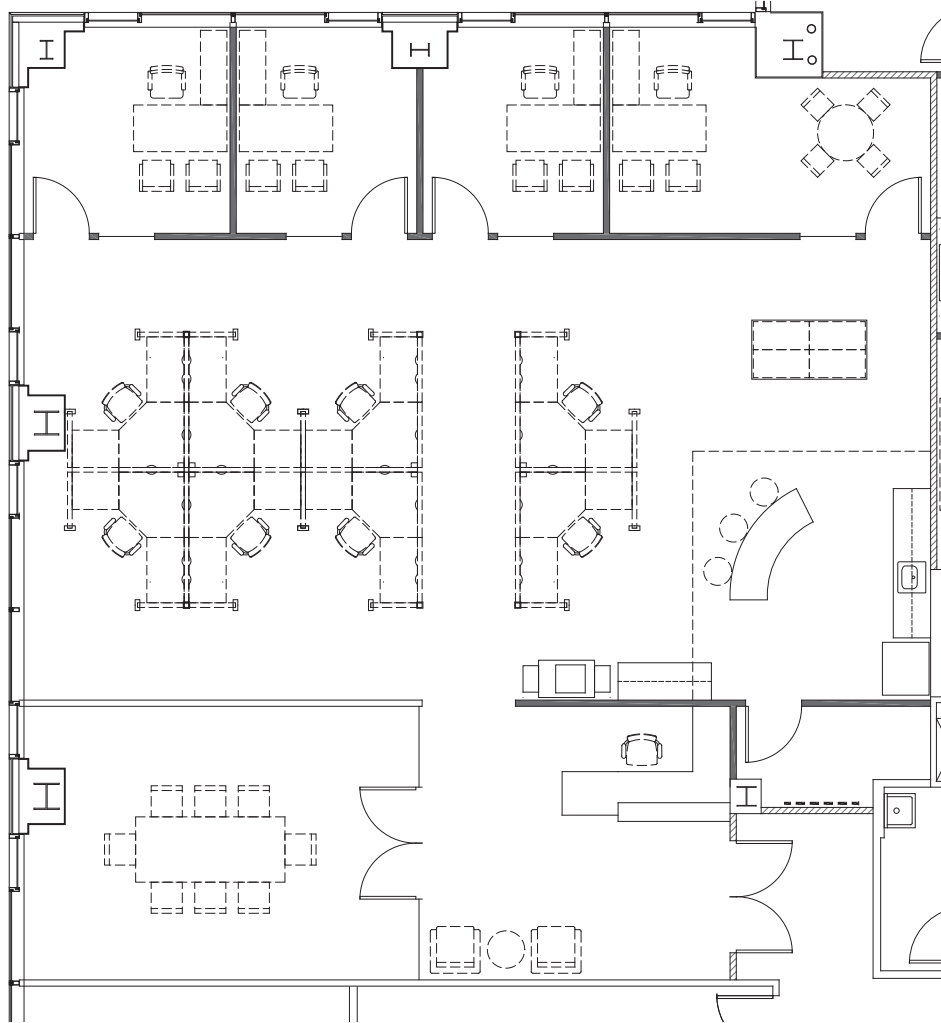

3960

Howard Hughes Parkway

Suite 440

THE H C
HUGHES CENTER®

Redefining the Las Vegas
Office **Experience**

2,960 RSF
2,444 USF

* Plan is for illustration purposes only and should be field-verified for accuracy