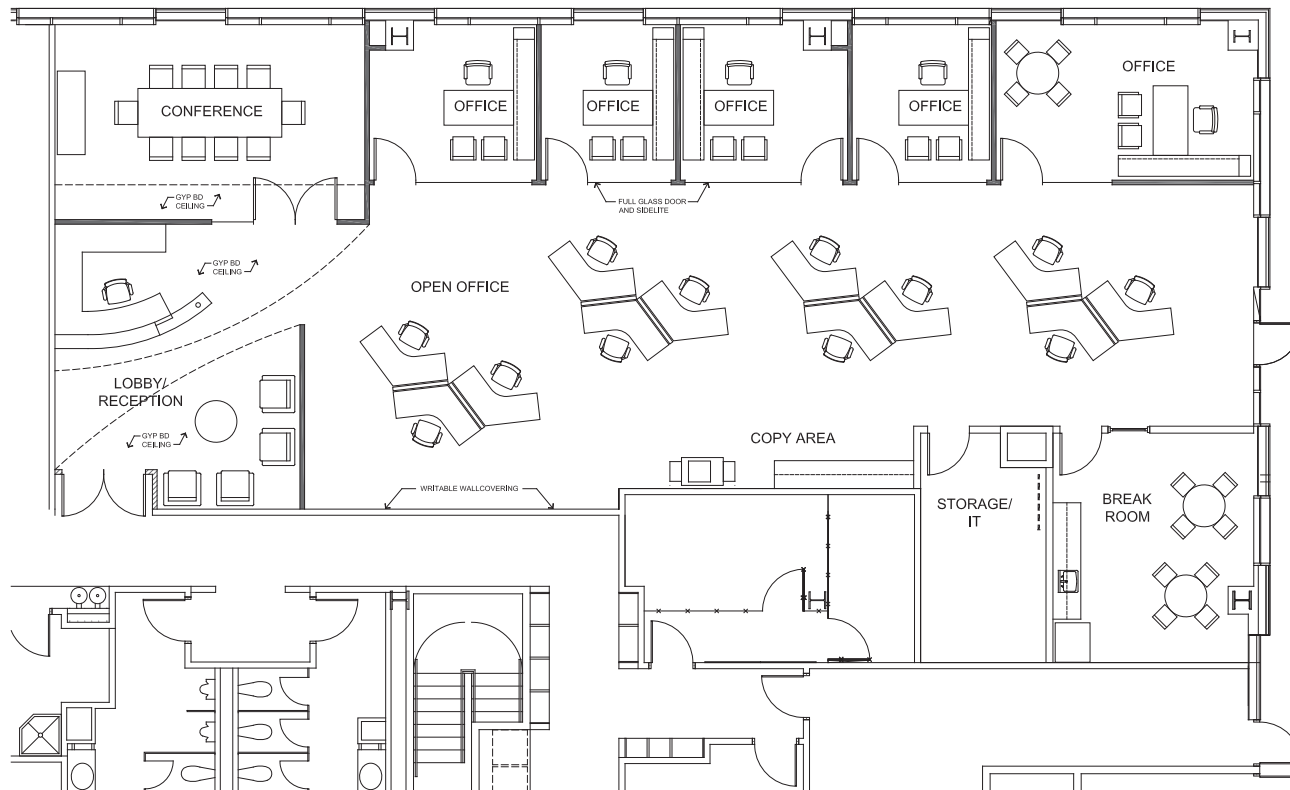

3993 Howard Hughes Parkway

Suite 140

3,975 RSF
3,391 USF

Redefining the Las Vegas
Office Experience

* Plan is for illustration purposes only and should be field-verified for accuracy