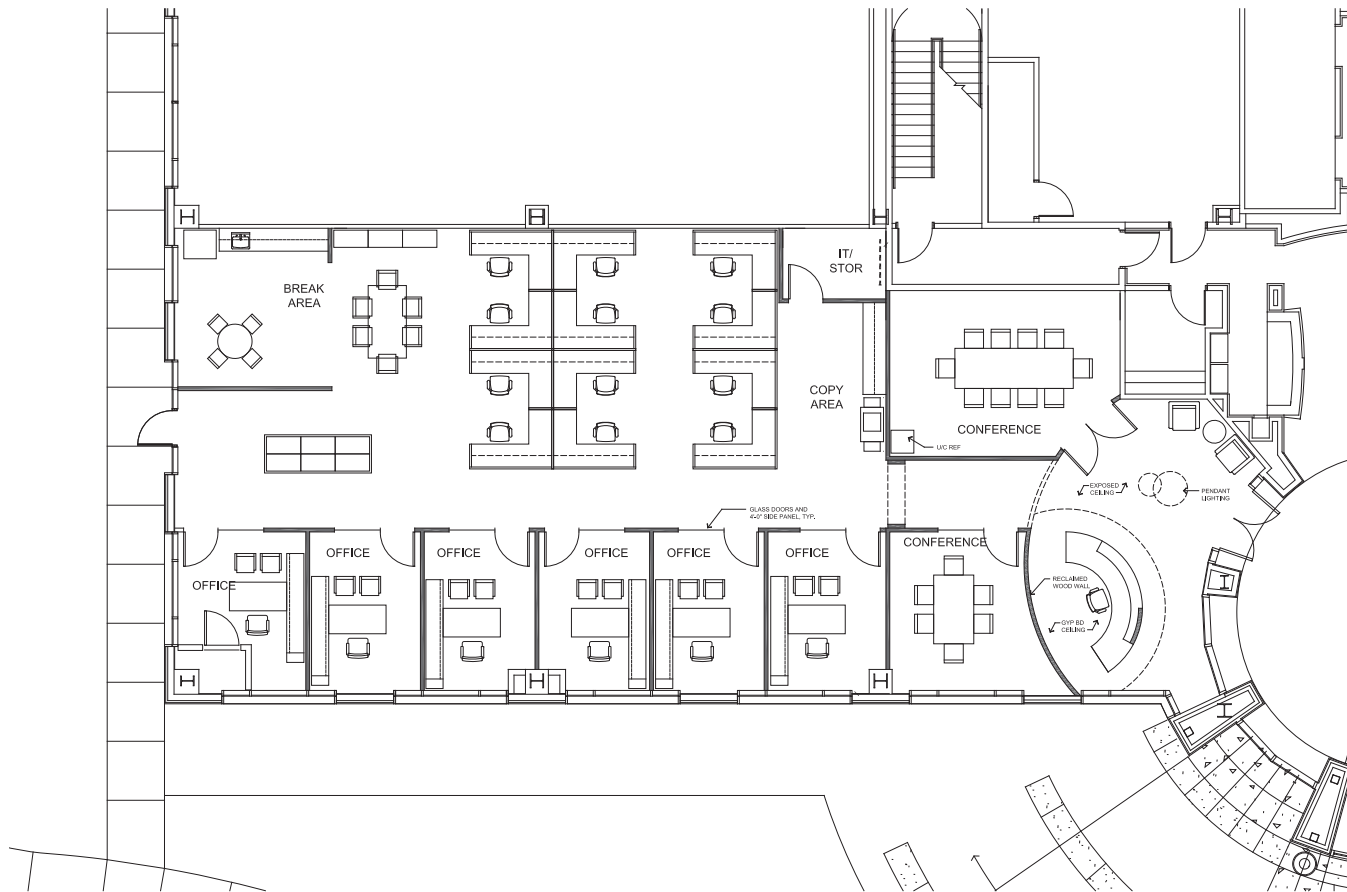

# 3993

Howard Hughes Parkway

Suite 100

**THE H C**  
HUGHES CENTER®

4,218 RSF

3,599 USF

Redefining the Las Vegas  
Office Experience

\* Plan is for illustration purposes only and should be field-verified for accuracy