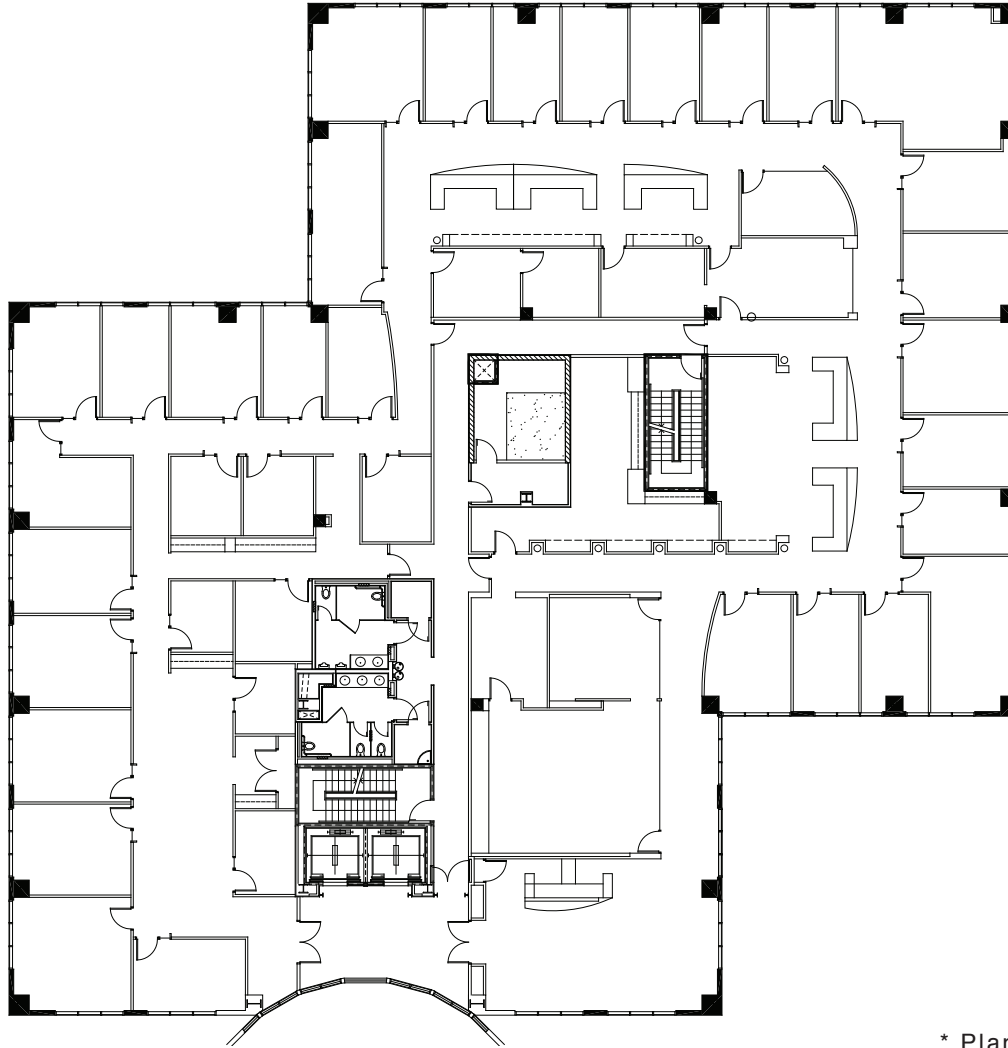

3773

Howard Hughes Parkway

Suite 4005

THE **HC**
HUGHES CENTER®

Redefining the Las Vegas
Office **Experience**

17,997 RSF

16,055 USF

* Plan is for illustration purposes only and should be field-verified for accuracy