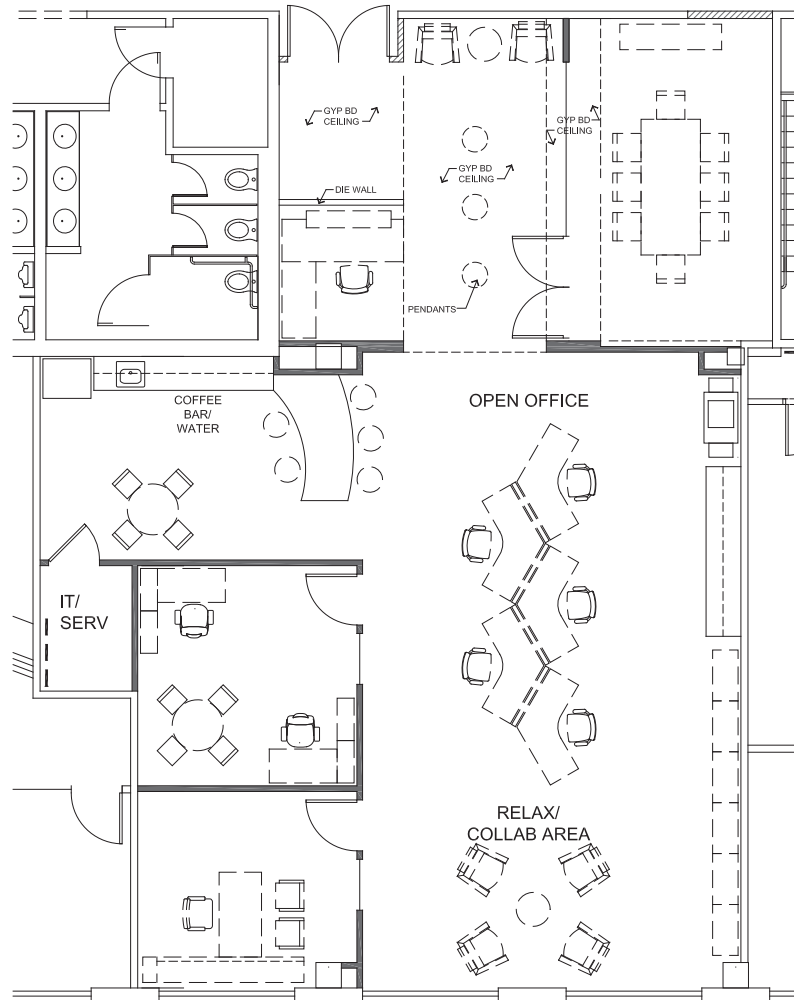

3753

Howard Hughes Parkway

Suite 370

THE HC
HUGHES CENTER®

Redefining the Las Vegas
Office **Experience**

2,420 RSF
2,057 USF

* Plan is for illustration purposes only and should be field-verified for accuracy