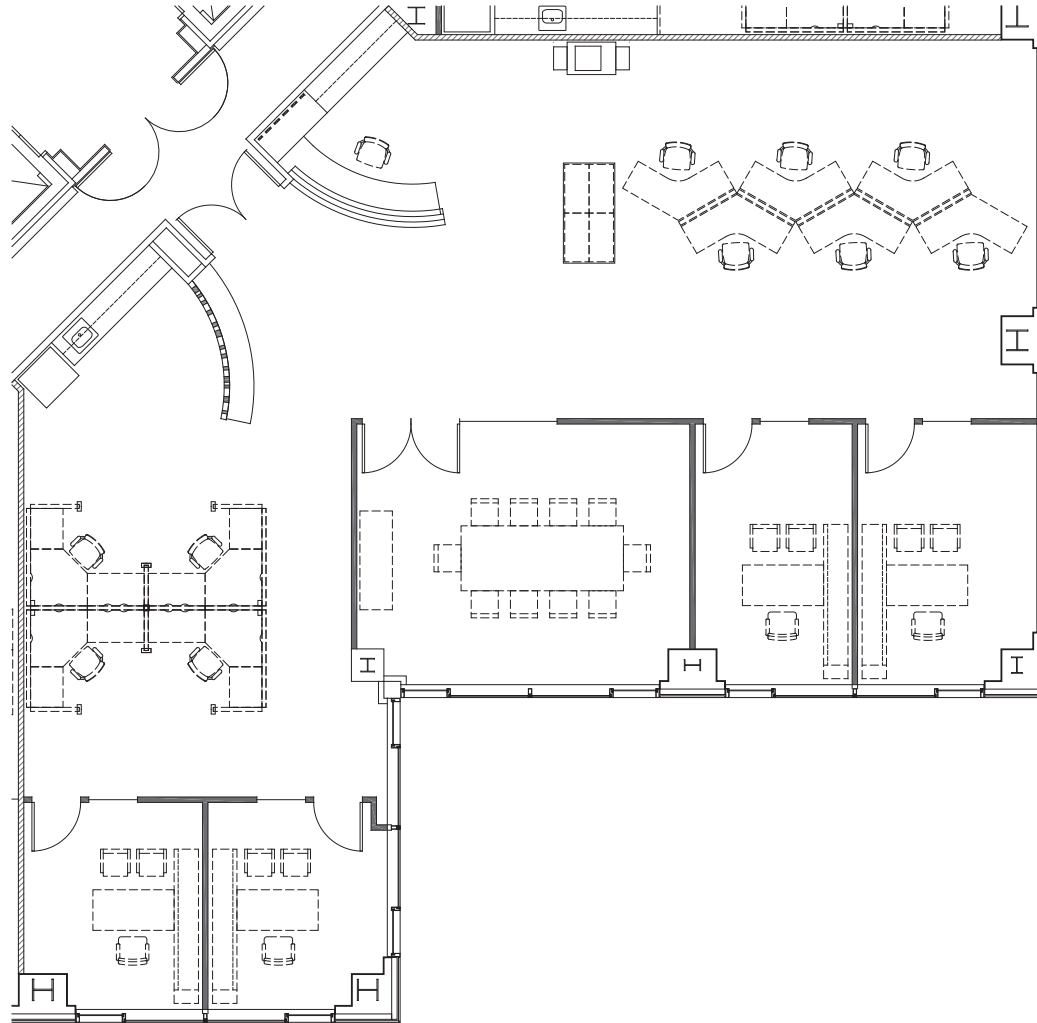

3960

Howard Hughes Parkway

Suite 400

THE HC
HUGHES CENTER®

Redefining the Las Vegas
Office Experience

3,368 RSF
2,781 USF

* Plan is for illustration purposes only and should be field-verified for accuracy

Colliers International