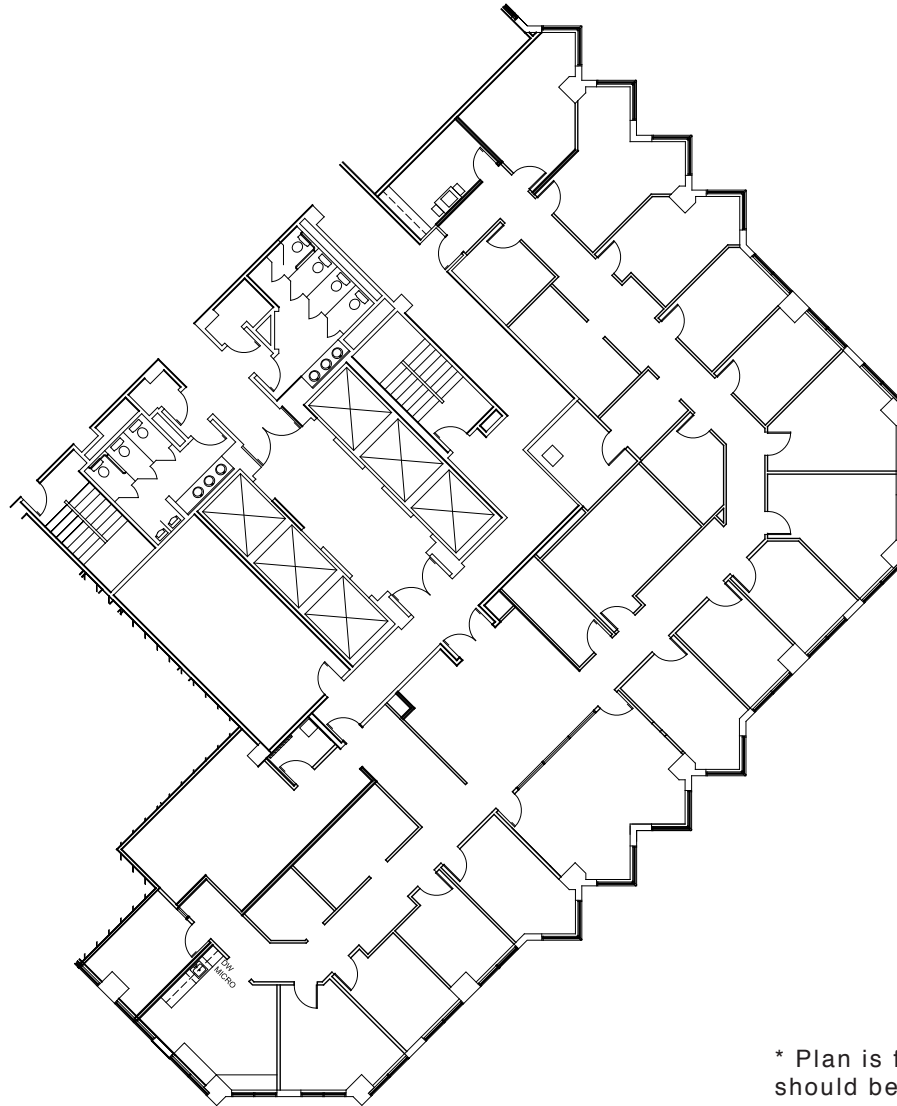

3800

Howard Hughes Parkway

Suite 950

THE H C
HUGHES CENTER®

Redefining the Las Vegas
Office **Experience**

7,917 RSF

6,253 USF

* Plan is for illustration purposes only and should be field-verified for accuracy