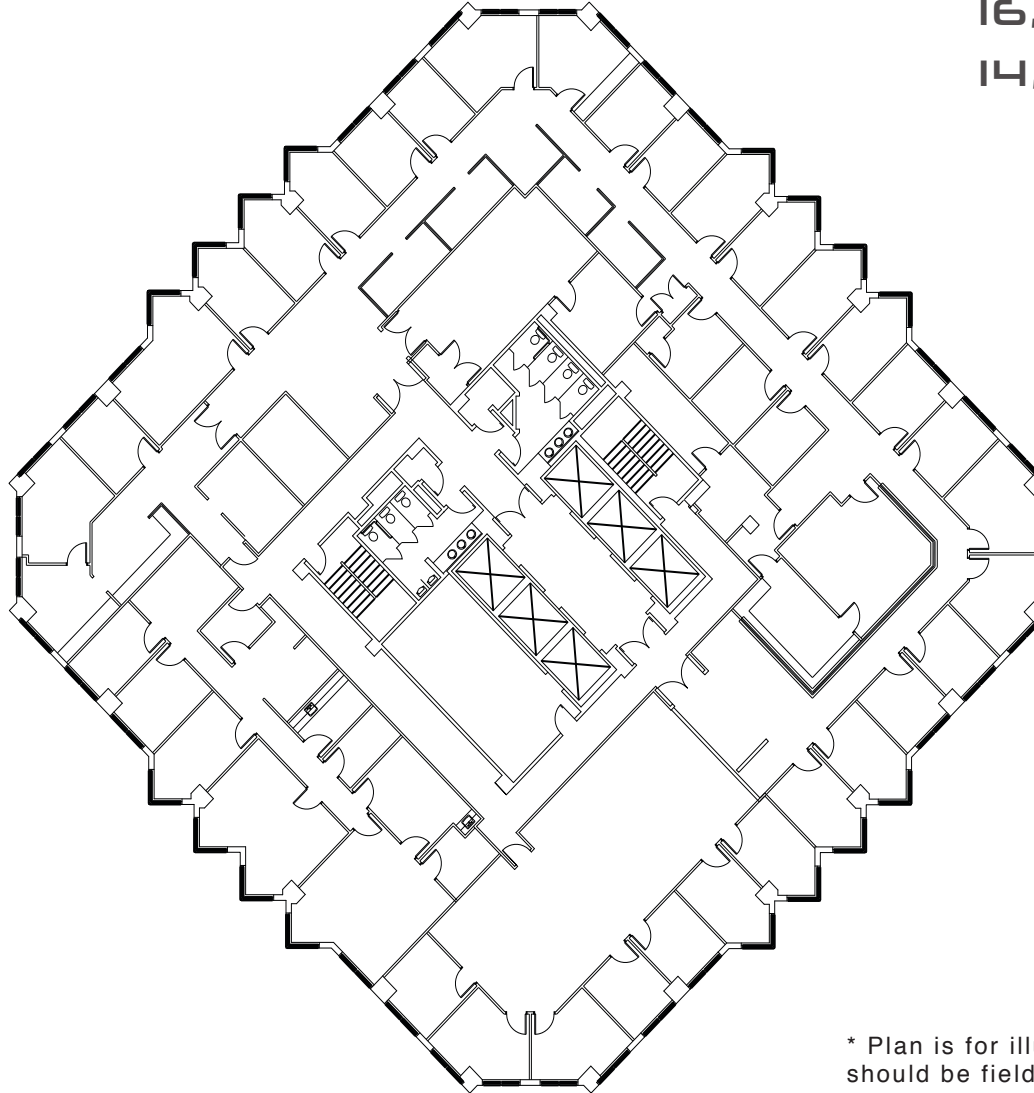

3800

Howard Hughes Parkway

Suite 800

THE H C
HUGHES CENTER®

Redefining the Las Vegas
Office Experience

16,038 RSF

14,000 USF

* Plan is for illustration purposes only and should be field-verified for accuracy