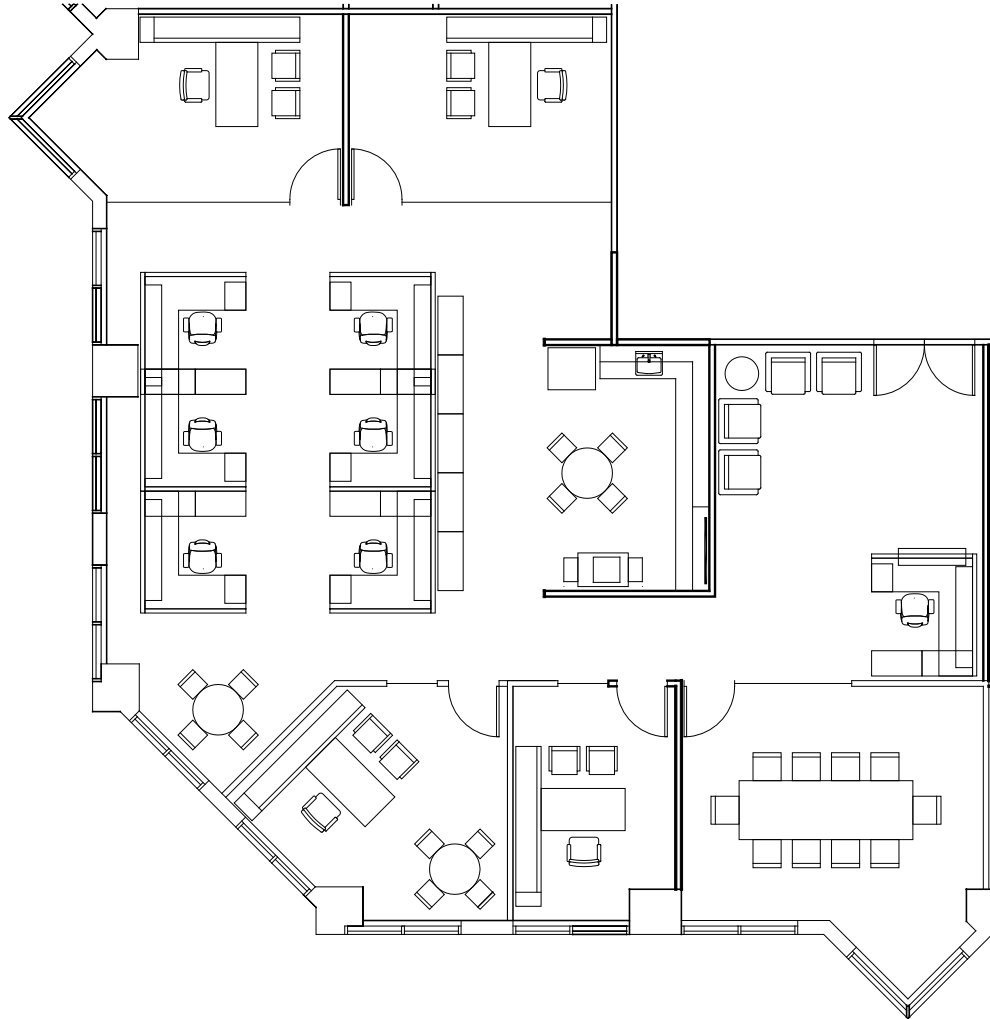

# 3800

Howard Hughes Parkway

Suite 1270

**THE H C**  
HUGHES CENTER®

Redefining the Las Vegas  
Office **Experience**

3,025 RSF  
2,398 USF

\* Plan is for illustration purposes only and should be field-verified for accuracy