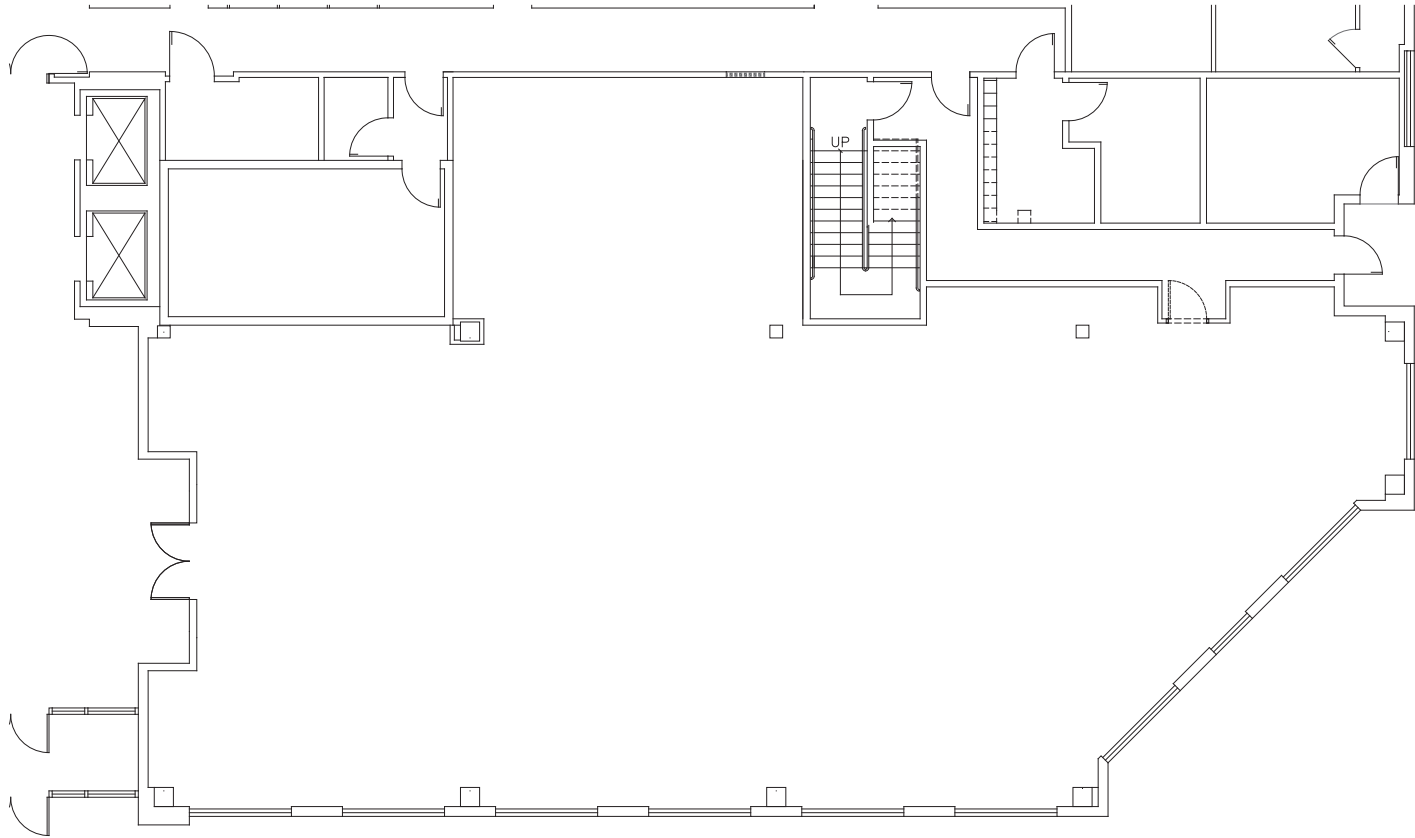

# 3763

Howard Hughes Parkway

Suite 170

**THE HC**  
HUGHES CENTER®

Redefining the Las Vegas  
Office Experience

4,606 RSF

4,033 USF

\* Plan is for illustration purposes only and should be field-verified for accuracy